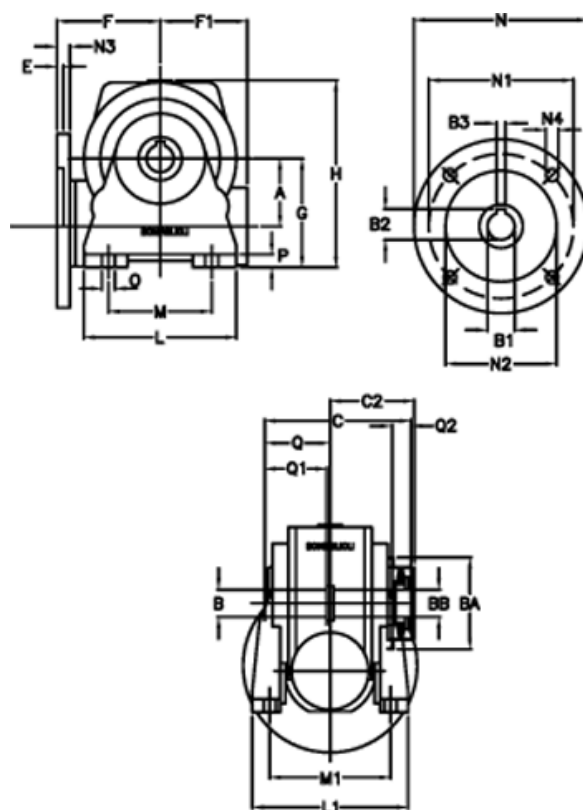

Article number: 390204900712216

Description: Worm Gear with Torque Limiter  
VF 49-L1-N-7 P63B5

## Measures

a = 49.50	C2 = 63,5	L1 = 124	O = 8.5
B = 25	Description = VF 49N-xx-63B5	m = 63	P = 12
B1 E7 = 11	E = 3.0	M1 = 98.5	Q = 51.0
B2 = 12.8	F = 70	N = 140	Q1 = 41
B3 H9 = 4	F1 = 63	N1 = 115	Q2 = 15
BA = 63	g = 82	N2 = 95	
BB H7 = 14	H = 138.0	N3 = 10.5	
C = 105	L = 110	N4 = 9,5	